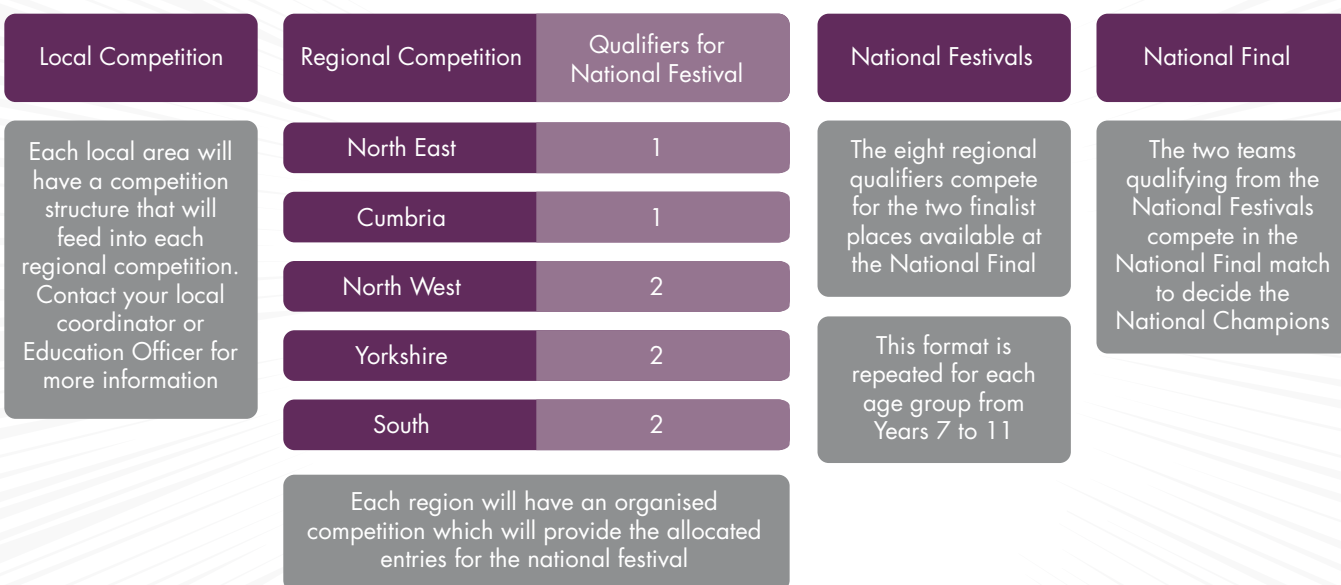

CHAMPION SCHOOLS RUGBY LEAGUE

GIRLS NATIONAL TIMELINE AND STRUCTURE DOCUMENT

This document outlines the structure and timeline of the girls' national rounds of the 2015-2016 Champion Schools Competition which consists of a National festival and final fixtures.

The format outlined below is a representation of the local, regional and national rounds of the girls' competition. Schools will enter through their local competition with the opportunity to move into the regional and national rounds of the competition. The National rounds begin with a festival format with the top two teams from the festival taking their place in the National Final.

GIRLS CHAMPION SCHOOLS COMPETITION DIAGRAM 2015-2016

GIRLS - YEAR 7 TO 10

REGIONAL ENTRIES SUBMITTED BY WEDNESDAY 23RD MARCH 2016		
ROUND	DATE (ALL 2016)	VENUE
National Festival	Year 7 & 9 – Tuesday 3rd May Year 8 & 10 – Thursday 5th May	Oulton Raiders - TBC Crofields - TBC
NATIONAL FINAL FRIDAY 26TH AUGUST 2016